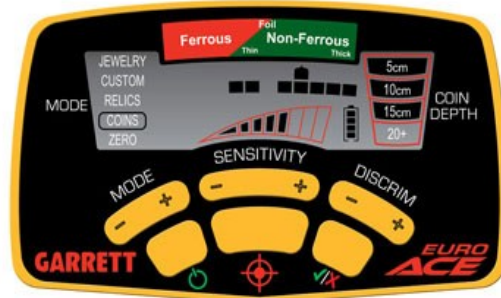

## Powerful New Garrett DD Searchcoil Offers EuroACE Search Advantages

- DD configuration provides greater detection depth and performance by significantly reducing the negative effects of heavily mineralized ground and saltwater interference.
- Long, narrow detection field provides excellent scanning coverage and target separation ability, as compared to conventional coils.
- **Garrett exclusive:** blunted tip and tail design further extends coil's total scan area and offers improved searching along obstacles (walls, fencing, etc.).
- Optimized for maximum detection depth on small relics and coin-sized targets.

- Excellent ground visibility through coil.
- Rugged, *Rhino-Tough™* epoxy-filled construction.
- Waterproof design; near-neutral buoyancy in water.

**Excellent performance in mineralized ground.**

[Back](#)

## Key Features and Specifications

- **Enhanced Iron Resolution™**—allows more precise control over how much iron discrimination to apply. Use to separate good treasure targets from adjacent iron trash.

- **Improved Audio\***—Tone ID optimized to indicate distinctions between ferrous and non-ferrous targets.
- **Higher Frequency\***—Offers improved ability to detect small, conductive targets (hammered coins, nuggets).
- **Volume-control headphones**—Garrett's *ClearSound Easy Stow* headphones are **included** with the EuroACE.