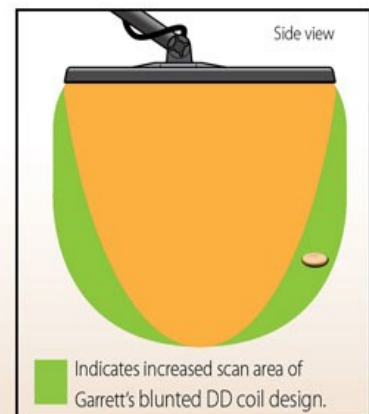

## Powerful New Garrett DD Searchcoil Offers EuroACE Search Advantages

- DD configuration provides greater detection depth and performance by significantly reducing the negative effects of heavily mineralized ground and saltwater interference.
- Long, narrow detection field provides excellent scanning coverage and target separation ability, as compared to conventional coils.
- **Garrett exclusive:** blunted tip and tail design further extends coil's total scan area and offers improved searching along obstacles (walls, fencing, etc.).
- Optimized for maximum detection depth on small relics and coin-sized targets.