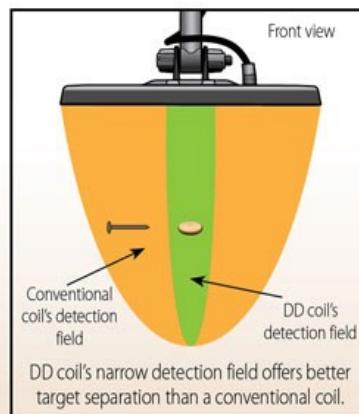

## Powerful New Garrett DD Searchcoil Offers EuroACE Search Advantages

- DD configuration provides greater detection depth and performance by significantly reducing the negative effects of heavily mineralized ground and saltwater interference.
- Long, narrow detection field provides excellent scanning coverage and target separation ability, as compared to conventional coils.
- **Garrett exclusive:** blunted tip and tail design further extends coil's total scan area and offers improved searching along obstacles (walls, fencing, etc.).
- Optimized for maximum detection depth on small relics and coin-sized targets.

- Excellent ground visibility through coil.
- Rugged, *Rhino-Tough™* epoxy-filled construction.
- Waterproof design; near-neutral buoyancy in water.

**Excellent performance in mineralized ground.**

[Back](#)